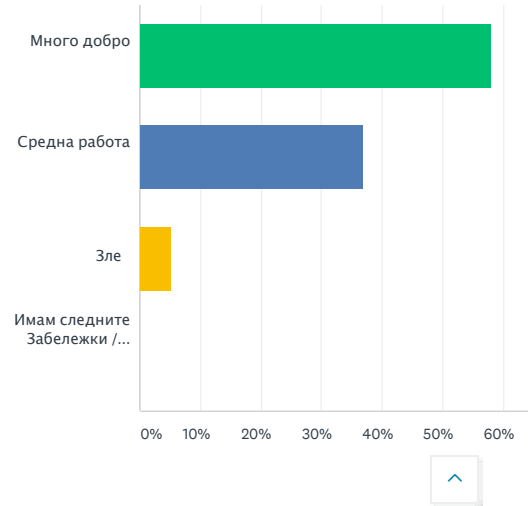

Q9

Оценете електронното отразяване на регатата Инструкции, Прогнози, Резултати

Answered: 19 Skipped: 1